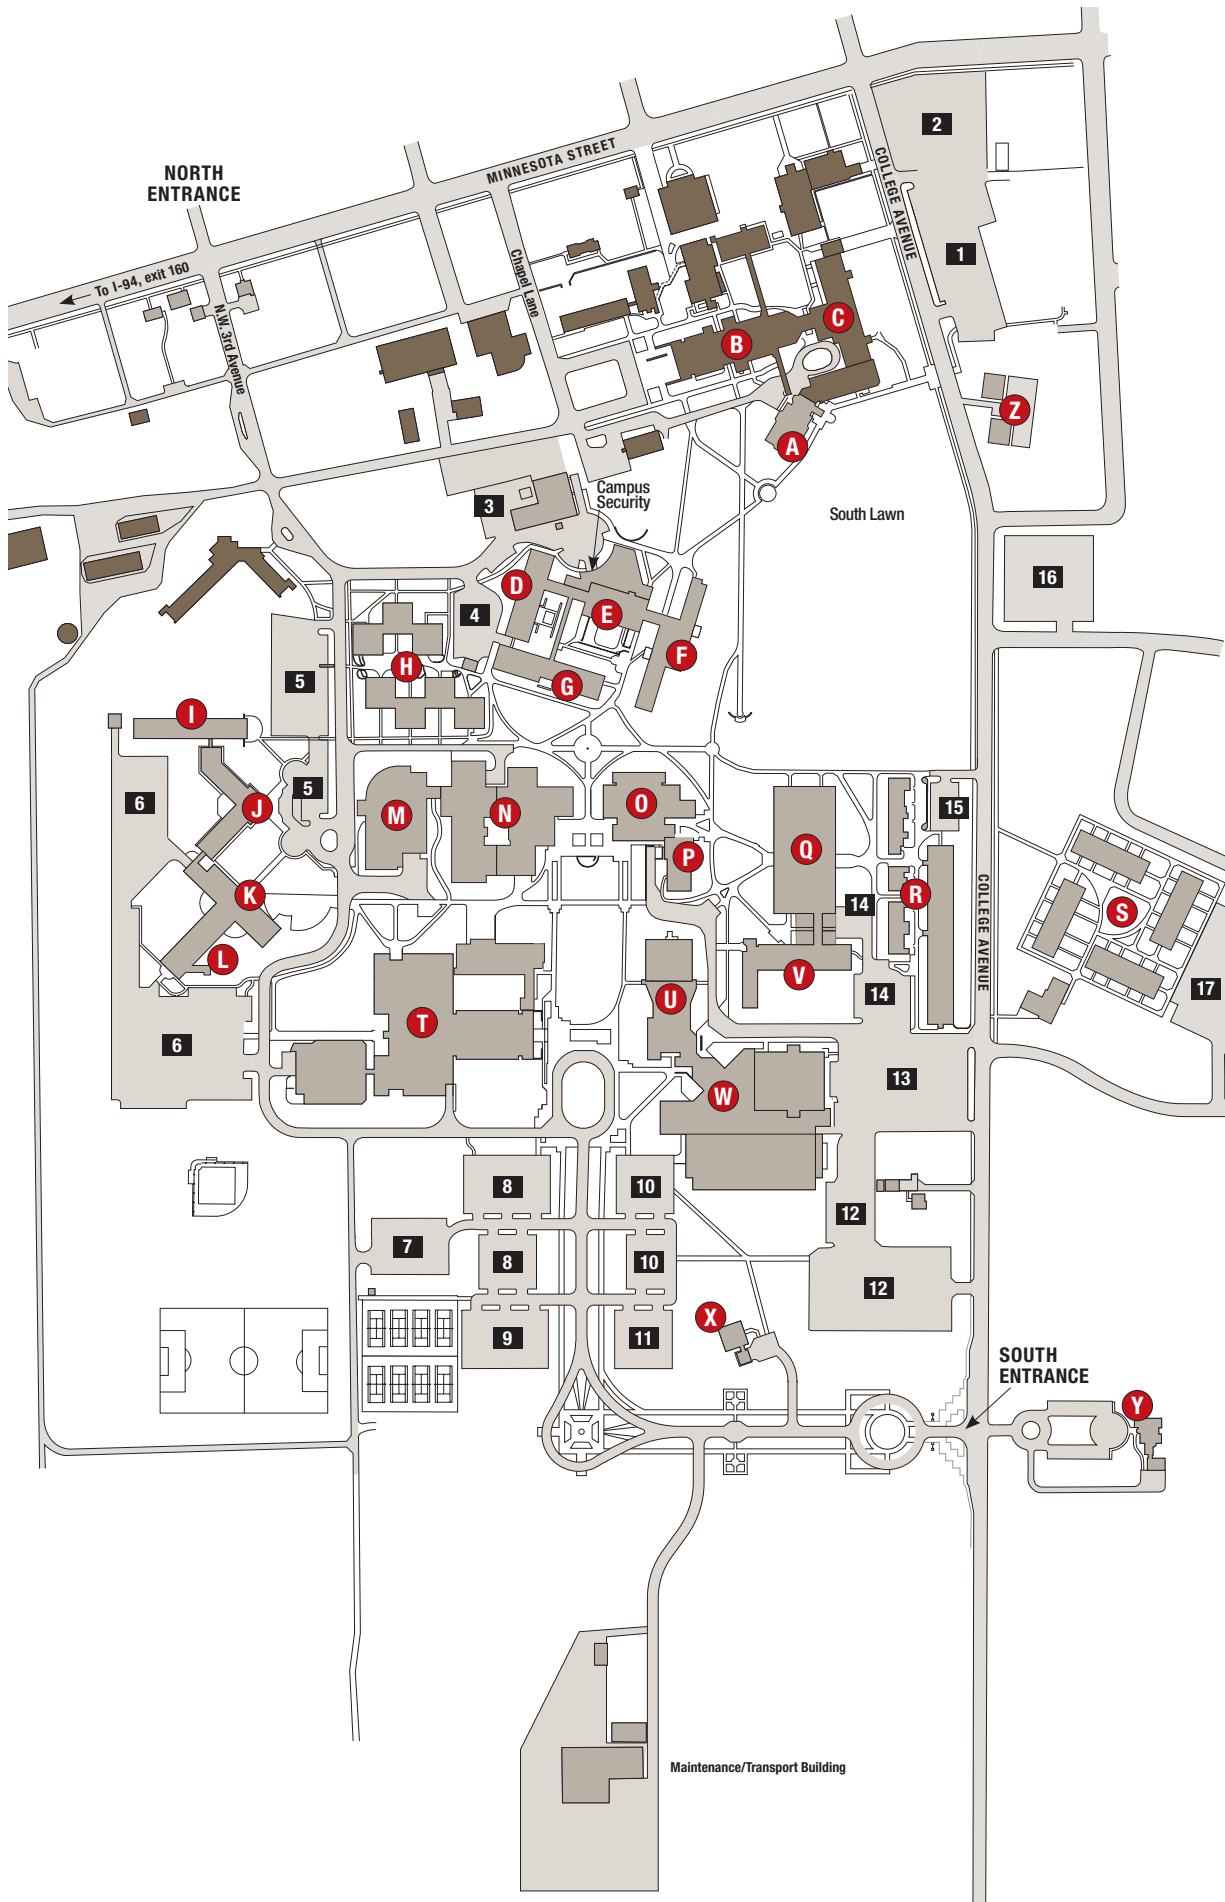

Campus Guide

- A Main Building**
Teresa Reception Center, South Lawn
- B Sacred Heart Chapel** (Monastery)
- C Main Convent** (Monastery)
- D Regina Hall**
- E Mary Hall Commons**
Bookstore, Information Desk, Student Mail Boxes, Campus Security
- F Aurora Hall**
- G Corona Hall**
- H West Apartments**
Dominica, Gable, Girgen, Schumacher, Smith, Sohler, Westkaemper
- I Brian Hall**
- J Margretta Hall**
- K Lottie & Frank J. Ardolf Jr. Hall**
- L Health Center**
- M Gorecki Dining & Conference Center**
- N Clemens Library**
- O Ardolf Science Center**
- P Academic Services Building**
- Q Henrita Academic Building**
- R East Apartments**
Luetmer, McDonald, Wirth, Zierden
- S Centennial Commons Townhomes**
Townhomes: Kapsner, Olheiser, Wagner and Wedl; Centennial Commons
- T Benedicta Arts Center**
Colman Theater, Escher Auditorium, Gallery Lounge, Gorecki Family Theater, Gorecki Gallery, Sandra & Steven's Courtyard Garden
- U Murray Hall & Pool**
- V Richarda Hall**
- W Haehn Campus Center**
Claire Lynch Hall, Clemens Field House, Alumnae Hall, McGlynn's, O'Connell's
- X Idzerda House**
- Y Renner House**
The President's Residence
- Z College Avenue Apartments**

- PARKING**
Guests: Lots 1, 5, 6, 8, 10, 12, 16
Student Parking: Lots 2, 4, 6, 7, 9, 11, 12, 13, 15, 16, 17
Employees: Lots 1, 3, 8, 10, 12, 14, 16